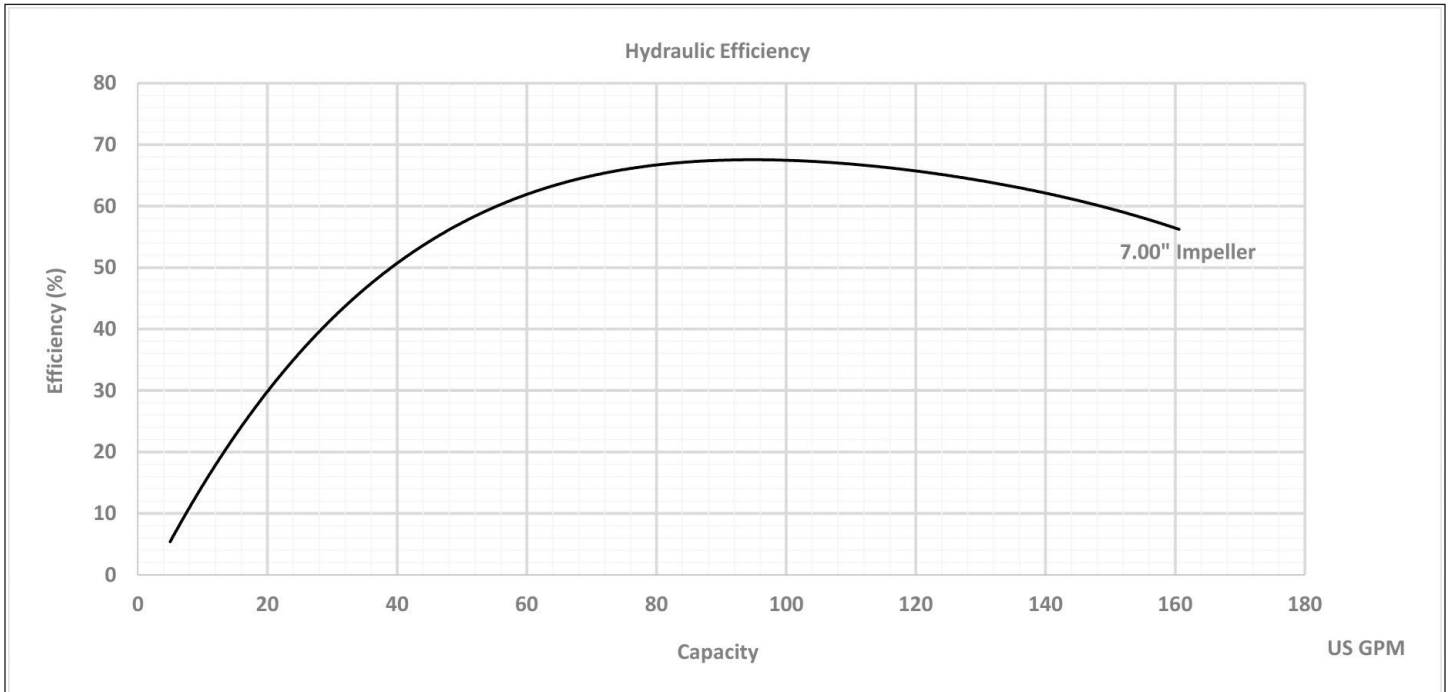

The Right Connection®

ExD-Series Centrifugal Pump Efficiency Curve

Model: ExD 200-210 [1750 RPM]

Dixon Sanitary

N25 W23040 Paul Road • Pewaukee, WI 53072

ph: 800.789.1718 • 262.513.6900 • fx: 800.789.4046 • 262.513.4904