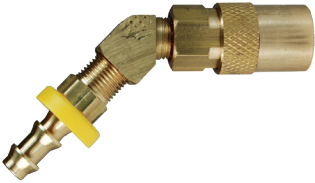

CM-Series Hydraulic Couplings

Industrial Mold Unvalved Coupler 45° Hose Barb

Body Size	Hose I.D.	Brass Part #
1/4"	1/4"	2CM4S2-B-E
	5/16"	2CM4S2.5-B-E
	3/8"	2CM4S3-B-E
3/8"	3/8"	3CM4S3-B-E
	1/2"	3CM4S4-B-E
1/2"	1/2"	4CM4S4-B-E
	3/4"	4CM4S6-B-E

Industrial Mold Valved Coupler 45° Hose Barb

Body Size	Hose I.D.	Brass Part #
1/4"	1/4"	2CM4S2-B
	3/8"	2CM4S3-B

Industrial Mold Unvalved Coupler 45° Push-Loc Barb

K

Body Size	Hose I.D.	Brass Part #
1/4"	1/4"	2CM4B2-B-E
	3/8"	2CM4B3-B-E
3/8"	3/8"	3CM4B3-B-E
	1/2"	3CM4B4-B-E
1/2"	1/2"	4CM4B4-B-E
	3/4"	4CM4B6-B-E

Industrial Mold Valved Coupler 45° Push-Loc Barb

Body Size	Hose I.D.	Brass Part #
1/4"	1/4"	2CM4B2-B
	3/8"	2CM4B3-B
3/8"	3/8"	3CM4B3-B
	1/2"	3CM4B4-B

Plug Profiles